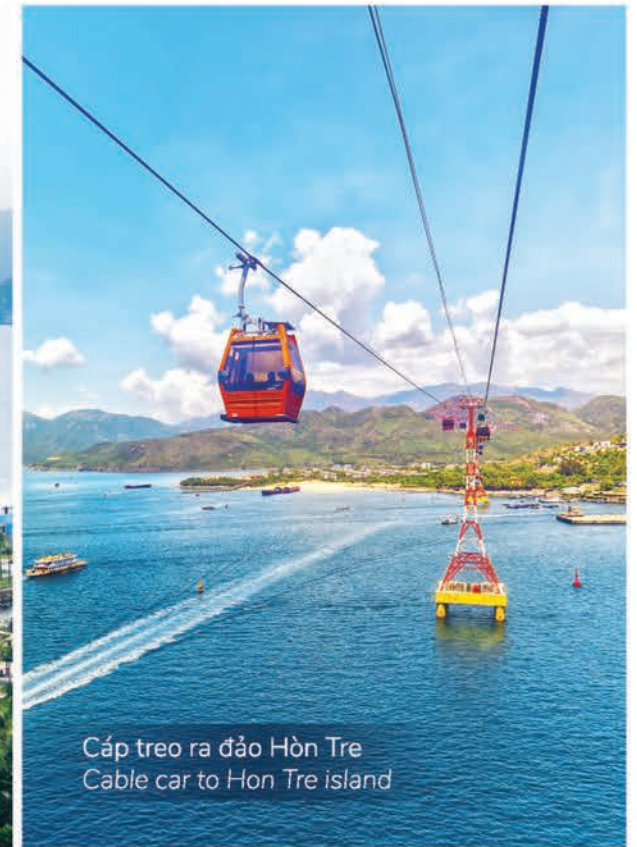

Vinpearl – Đảo Hòn Tre
Vinpearl – Hon Tre island

Cáp treo ra đảo Hòn Tre
Cable car to Hon Tre island

Lặn biển ngắm san hô
Snorkeling, viewing coral reef

Đảo Bình Lập
Bình Lap Island

Sailing Club

Hòn Mun
Hon Mun island

An aerial night-time photograph of a coastal city. The scene is dominated by a large bay on the left, with several sailboats and a few motorboats scattered across the water. A long, multi-lane road runs parallel to the coast, illuminated by streetlights and showing long, vibrant light trails from moving vehicles. The road is flanked by lush greenery, including numerous palm trees and manicured lawns. In the background, a dense urban area with various high-rise buildings and residential structures is visible, their lights glowing against the dark sky. The overall atmosphere is one of modern urban development and scenic coastal living.